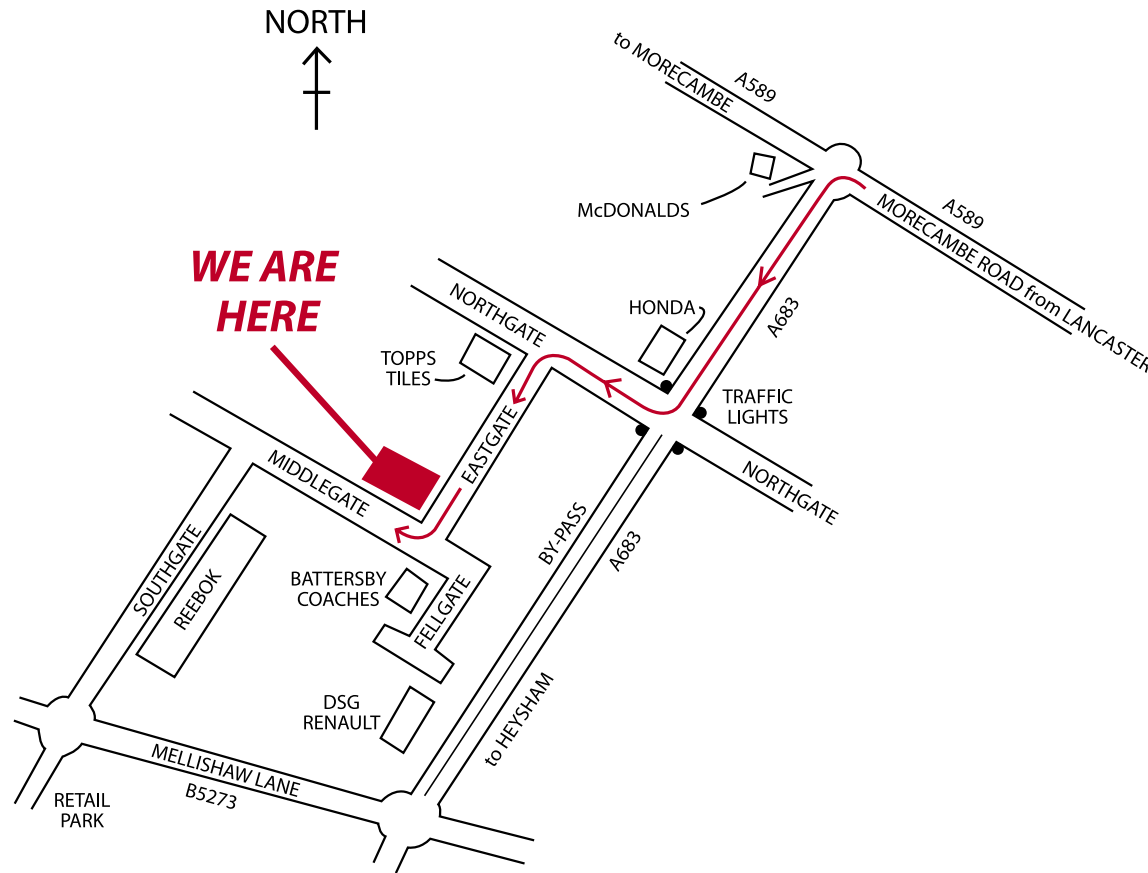

location

From the south

Leave the M6 Junction 34 (Lancaster North). Follow signs for Morecambe, leaving Lancaster with the river on your left hand side. Carry on under railway bridge.

At second roundabout (McDonalds), take the left turn to Heysham. At the first set of traffic lights turn right and then first left. At the T-junction turn right, by Lancaster Fasteners.

From the north

Leave the M6 Junction 35 (Carnforth). Follow directions for Morecambe. You will come into Morecambe along the promenade past Morecambe Golf Club and Happy Mount Park. Turn left from the promenade at the Broadway Hotel. At the first roundabout go straight on for Lancaster. Second roundabout (McDonalds), take second exit to Heysham (dual carriageway). At the first set of traffic lights turn right and then first left. At the T-junction turn right. Graphic Repro is on the corner with the entrance immediately right, by Lancaster Fasteners.